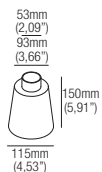

LOD1

Low luminance hex louvre

Static White 500mA drivers

Static White Alimentateurs 500mA

Static White Alimentadores 500mA

CCPRO10A-500 (1) IP20

Dimming: PHASE - 0-10V

CCPRO40A-500 (1..3) IP20

Dimming: PHASE - 0-10V

Dim to Warm 400mA drivers

Dim to Warm Alimentateurs 400mA

Dim to Warm Alimentadores 400mA

CCPRO10A-400 (1) IP20

Dimming: PHASE - 0-10V

CCPRO40A-400 (1..3) IP20

Dimming: PHASE - 0-10V